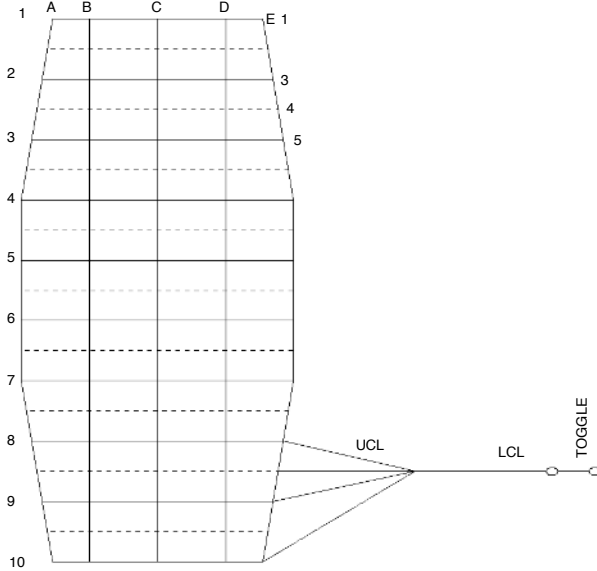

MAMBA

ENSURE LOOPS ARE HELD EVENLY AND SECURELY. EACH LINE TO BE LOADED TO 4.5KG DURING MEASUREMENT. MEASURE THE DEPLOYMENT BRAKE SETTING WITH THE TOGGLES STOWED. MEASURE THE FULL FLIGHT SETTING WITH THE TOGGLES UNSTOWED.

MEASURE FROM END OF SUSPENSION LINE LOOP TO BARTACK ON SUSPENSION LINE ATTACHMENT TAB.

Canopy	90	96	104	111	117	124	132	140	150
AXY1	90 4/8	93 7/8	97 6/8	101	103 7/8	108 4/8	112 7/8	116 7/8	121 6/8
A1-B1	3	3 1/8	3 2/8	3 2/8	3 3/8	3 4/8	3 5/8	3 6/8	3 7/8
A1-C1	8 1/8	8 3/8	8 6/8	9 1/8	9 3/8	9 5/8	9 7/8	10 2/8	10 4/8
AXY2	90 5/8	93 7/8	97 6/8	101	103 7/8	108 5/8	113	117	121 6/8
A2-B2	3 5/8	3 6/8	3 7/8	4	4 1/8	4 2/8	4 4/8	4 5/8	4 6/8
A2-C2	10 4/8	10 7/8	11 3/8	11 6/8	12	12 3/8	12 6/8	13 1/8	13 5/8
AXY3	90 5/8	93 7/8	97 6/8	101	103 7/8	108 5/8	113	117	121 6/8
A3-B3	2 1/8	2 1/8	2 2/8	2 3/8	2 3/8	2 4/8	2 4/8	2 5/8	2 5/8
A3-C3	8 1/8	8 3/8	8 6/8	9	9 2/8	9 4/8	9 6/8	10 1/8	10 3/8
A3-D3	15 4/8	16	16 5/8	17 2/8	17 6/8	18 1/8	18 6/8	19 2/8	20
AXY4	90 5/8	93 7/8	97 6/8	101	103 7/8	108 5/8	113	117	121 6/8
A4-B4	2 1/8	2 2/8	2 3/8	2 3/8	2 4/8	2 4/8	2 5/8	2 5/8	2 6/8
A4-C4	8 4/8	8 7/8	9 1/8	9 4/8	9 6/8	10	10 3/8	10 5/8	11
A4-D4	16 4/8	17	17 5/8	18 2/8	18 6/8	19 2/8	19 7/8	20 2/8	21 2/8
E1	29 4/8	29 5/8	30 6/8	31 6/8	30 3/8	33 5/8	39 6/8	41	42 1/8
E3	30 3/8	30 4/8	31 6/8	32 7/8	31 4/8	34 5/8	37 1/8	38 2/8	39 3/8
E4	30 7/8	31 1/8	32 4/8	33 4/8	33 2/8	35 3/8	36 6/8	37 6/8	39
E5	33 1/8	32 7/8	34 2/8	35 3/8	34 5/8	37 3/8	35 2/8	36 2/8	37 3/8
LCL	67 3/8	70 7/8	74	75 5/8	80 3/8	81 4/8	86 2/8	89 6/8	94 2/8
TOGGLE	15 6/8	17 6/8	18 4/8	19 1/8	19 5/8	19 5/8	17 7/8	18 4/8	18 4/8

All dimensions in inches