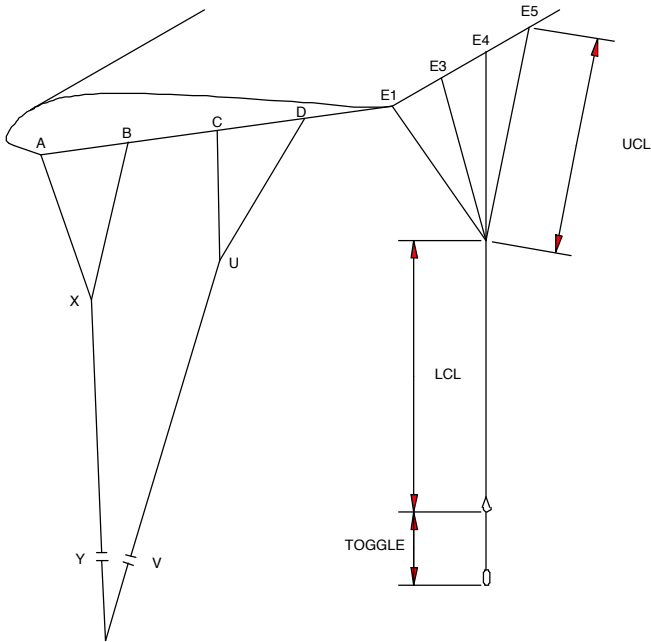

MAMBA

ENSURE LOOPS ARE HELD EVENLY AND SECURELY. EACH LINE TO BE LOADED TO 4.5KG DURING MEASUREMENT. MEASURE THE DEPLOYMENT BRAKE SETTING WITH THE TOGGLES STOWED. MEASURE THE FULL FLIGHT SETTING WITH THE TOGGLES UNSTOWED.

MEASURE FROM END OF SUSPENSION LINE LOOP TO BARTACK ON SUSPENSION LINE ATTACHMENT TAB.

Canopy	90	96	104	111	117	124	132	140	150
AXY1	90 4/8	93 7/8	97 6/8	101	103 7/8	108 4/8	112 7/8	116 7/8	121 6/8
A1-B1	3	3 1/8	3 2/8	3 2/8	3 3/8	3 4/8	3 5/8	3 6/8	3 7/8
A1-C1	8 1/8	8 3/8	8 6/8	9 1/8	9 3/8	9 5/8	9 7/8	10 2/8	10 4/8
AXY2	90 5/8	93 7/8	97 6/8	101	103 7/8	108 5/8	113	117	121 6/8
A2-B2	3 5/8	3 6/8	3 7/8	4	4 1/8	4 2/8	4 4/8	4 5/8	4 6/8
A2-C2	10 4/8	10 7/8	11 3/8	11 6/8	12	12 3/8	12 6/8	13 1/8	13 5/8
AXY3	90 5/8	93 7/8	97 6/8	101	103 7/8	108 5/8	113	117	121 6/8
A3-B3	2 1/8	2 1/8	2 2/8	2 3/8	2 3/8	2 4/8	2 4/8	2 5/8	2 5/8
A3-C3	8 1/8	8 3/8	8 6/8	9	9 2/8	9 4/8	9 6/8	10 1/8	10 3/8
A3-D3	15 4/8	16	16 5/8	17 2/8	17 6/8	18 1/8	18 6/8	19 2/8	20
AXY4	90 5/8	93 7/8	97 6/8	101	103 7/8	108 5/8	113	117	121 6/8
A4-B4	2 1/8	2 2/8	2 3/8	2 3/8	2 4/8	2 4/8	2 5/8	2 5/8	2 6/8
A4-C4	8 4/8	8 7/8	9 1/8	9 4/8	9 6/8	10	10 3/8	10 5/8	11
A4-D4	16 4/8	17	17 5/8	18 2/8	18 6/8	19 2/8	19 7/8	20 2/8	21 2/8
E1	29 4/8	29 5/8	30 6/8	31 6/8	30 3/8	33 5/8	39 6/8	41	42 1/8
E3	30 3/8	30 4/8	31 6/8	32 7/8	31 4/8	34 5/8	37 1/8	38 2/8	39 3/8
E4	30 7/8	31 1/8	32 4/8	33 4/8	33 2/8	35 3/8	36 6/8	37 6/8	39
E5	33 1/8	32 7/8	34 2/8	35 3/8	34 5/8	37 3/8	35 2/8	36 2/8	37 3/8
LCL	67 3/8	70 7/8	74	75 5/8	80 3/8	81 4/8	86 2/8	89 6/8	94 2/8
TOGGLE	15 6/8	17 6/8	18 4/8	19 1/8	19 5/8	19 5/8	17 7/8	18 4/8	18 4/8

All dimensions in inches